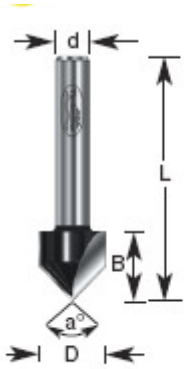

### Item #180-20, Amana Professional Quality V Groove Router Bits \$33.71

Thank you for shopping with us!  
1/4" & 1/2" Shank  
2 Flute  
Professional Quality Carbide-Tipped

#### SPECIFICATIONS

<b>Manufacturer</b>	Amana Tool
<b>Diameter</b>	3/4 in
<b>Cut Height, Length, or Width</b>	5/8 in
<b>Flute</b>	2
<b>Overall Length</b>	2 1/8 in
<b>Shank</b>	1/2 in
<b>Angle</b>	90 deg