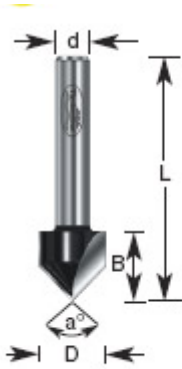

Edge of Arlington Saw & Tool, Inc.

124 South Collins
Arlington, TX 76010
Phone: 817-461-7171 • Fax: 817-795-6651
Toll Free: 888-461-7171
Email: info@eoasaw.com
Website: www.eoasaw.com

Item #180-18, Amana Professional Quality V Groove Router Bits \$21.42

Thank you for shopping with us!
1/4" & 1/2" Shank
2 Flute
Professional Quality Carbide-Tipped

SPECIFICATIONS

Manufacturer	Amana Tool
Diameter	1/2 in
Cut Height, Length, or Width	5/8 in
Flute	2
Overall Length	1 3/4 in
Shank	1/4 in
Angle	60 deg