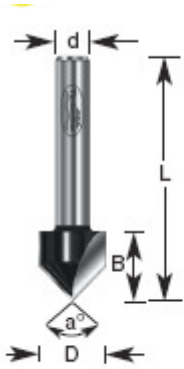

Edge of Arlington Saw & Tool, Inc.

124 South Collins
Arlington, TX 76010
Phone: 817-461-7171 • Fax: 817-795-6651
Toll Free: 888-461-7171
Email: info@eoasaw.com
Website: www.eoasaw.com

Item #180-14, Amana Professional Quality V Groove Router Bits \$19.11

Thank you for shopping with us!
1/4" & 1/2" Shank
2 Flute
Professional Quality Carbide-Tipped

SPECIFICATIONS

| | |
|-------------------------------------|------------|
| Manufacturer | Amana Tool |
| Diameter | 1/2 in |
| Cut Height, Length, or Width | 1/2 in |
| Flute | 2 |
| Overall Length | 1 3/4 in |
| Shank | 1/4 in |
| Angle | 90 deg |