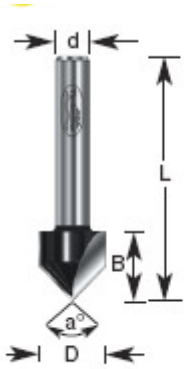

Edge of Arlington Saw & Tool, Inc.

124 South Collins
Arlington, TX 76010
Phone: 817-461-7171 • Fax: 817-795-6651
Toll Free: 888-461-7171
Email: info@eoasaw.com
Website: www.eoasaw.com

Item #180-10, Amana Professional Quality V Groove Router Bits \$16.87

Thank you for shopping with us!
1/4" & 1/2" Shank
2 Flute
Professional Quality Carbide-Tipped

SPECIFICATIONS

Manufacturer	Amana Tool
Diameter	3/8 in
Cut Height, Length, or Width	7/16 in
Flute	2
Overall Length	1 5/8 in
Shank	1/4 in
Angle	90 deg