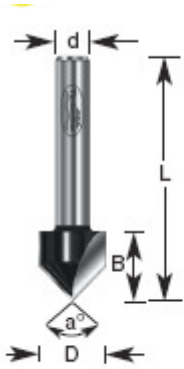

Edge of Arlington Saw & Tool, Inc.

124 South Collins
Arlington, TX 76010
Phone: 817-461-7171 • Fax: 817-795-6651
Toll Free: 888-461-7171
Email: info@eoasaw.com
Website: www.eoasaw.com

Item #180-10, Amana Professional Quality V Groove Router Bits \$17.89

Thank you for shopping with us!
1/4" & 1/2" Shank
2 Flute
Professional Quality Carbide-Tipped

SPECIFICATIONS

Manufacturer	Amana Tool
Diameter	3/8 in
Cut Height, Length, or Width	7/16 in
Flute	2
Overall Length	1 5/8 in
Shank	1/4 in
Angle	90 deg