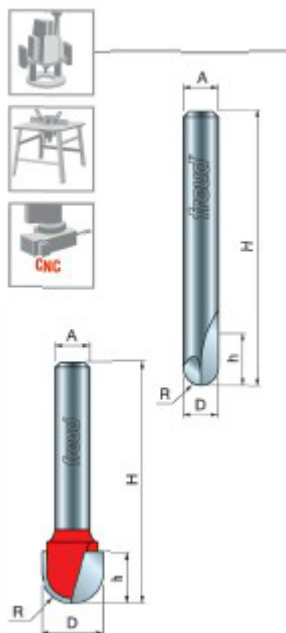

### Item #18-522, Freud Top Bearing Round Nose Bit \$49.74

Thank you for shopping with us!

#### Application: Fluted millwork, signs, and decorative veining

- Add a personal touch to cabinet doors, drawer fronts, and fluted millwork, or use these bits to engrave wood signs.
- Cuts all composition materials, plywoods, hardwoods, and softwoods.
- Use on CNC and other automatic routers as well as hand-held and table-mounted portable routers.
- Top Bearing

## SPECIFICATIONS

<b>Diameter</b>	3/4 in
<b>Cut Height, Length, or Width</b>	1 1/4 in
<b>Shank</b>	1/2 in
<b>Overall Length</b>	2 27/32 in

## SPECIFICATIONS

**Radius**

3/8 in

**Manufacturer**

Freud Tools