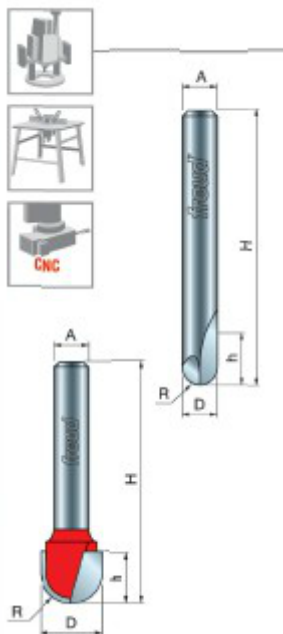

#### Application: Fluted millwork, signs, and decorative veining

- Add a personal touch to cabinet doors, drawer fronts, and fluted millwork, or use these bits to engrave wood signs.
- Cuts all composition materials, plywoods, hardwoods, and softwoods.
- Use on CNC and other automatic routers as well as hand-held and table-mounted portable routers.

## SPECIFICATIONS

<b>Diameter</b>	1 1/4 in
<b>Cut Height, Length, or Width</b>	3/4 in
<b>Shank</b>	1/2 in
<b>Overall Length</b>	2 13/16 in

## SPECIFICATIONS

**Radius**

5/8 in

**Manufacturer**

Freud Tools