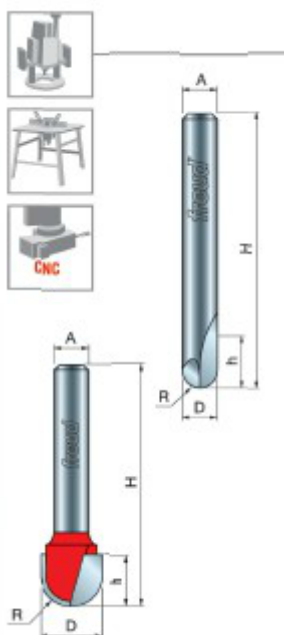

### Item #18-112, Freud Round Nose Bits \$31.07

Thank you for shopping with us!

#### Application: Fluted millwork, signs, and decorative veining

- Add a personal touch to cabinet doors, drawer fronts, and fluted millwork, or use these bits to engrave wood signs.
- Cuts all composition materials, plywoods, hardwoods, and softwoods.
- Use on CNC and other automatic routers as well as hand-held and table-mounted portable routers.

## SPECIFICATIONS

<b>Diameter</b>	3/4 in
<b>Cut Height, Length, or Width</b>	7/16 in
<b>Shank</b>	1/4 in
<b>Overall Length</b>	2 in

## SPECIFICATIONS

**Radius**

3/8 in

**Manufacturer**

Freud Tools