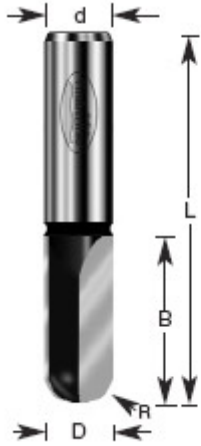

### Item #160-84, Amana Professional Quality Core Box Extra Deep Router Bits \$69.55

Thank you for shopping with us!  
Cut much deeper flutes than possible with a regular core box bit.

1/2" Shank  
2 Flute  
Professional Quality Carbide-Tipped

NOTE: ITEM NO. 160-84 USE IN A TABLE-MOUNTED ROUTER. NOT FOR USE IN HANDHELD ROUTER!

## SPECIFICATIONS

<b>Manufacturer</b>	Amana Tool
<b>Diameter</b>	1 1/2 in
<b>Cut Height, Length, or Width</b>	1 1/4 in
<b>Flute</b>	2
<b>Overall Length</b>	2 3/4 in
<b>Radius</b>	3/4 in
<b>Shank</b>	1/2 in