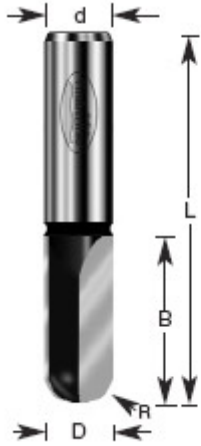

Edge of Arlington Saw & Tool, Inc.

124 South Collins
Arlington, TX 76010
Phone: 817-461-7171 • Fax: 817-795-6651
Toll Free: 888-461-7171
Email: info@eoasaw.com
Website: www.eoasaw.com

Item #160-82, Amana Professional Quality Core Box Extra Deep Router Bits \$35.39

Thank you for shopping with us!
Cut much deeper flutes than possible with a regular core box bit.

1/2" Shank
2 Flute
Professional Quality Carbide-Tipped

SPECIFICATIONS

Manufacturer	Amana Tool
Diameter	1/2 in
Cut Height, Length, or Width	1 1/4 in
Flute	2
Overall Length	2 3/4 in
Radius	1/4 in
Shank	1/2 in