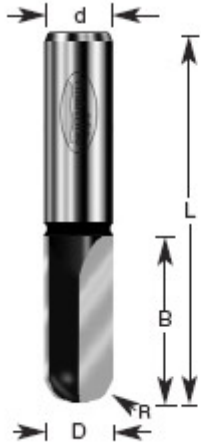

Edge of Arlington Saw & Tool, Inc.

124 South Collins
Arlington, TX 76010
Phone: 817-461-7171 • Fax: 817-795-6651
Toll Free: 888-461-7171
Email: info@eoasaw.com
Website: www.eoasaw.com

Item #160-80, Amana Professional Quality Core Box Extra Deep Router Bits \$27.37

Thank you for shopping with us! Cut much deeper flutes than possible with a regular core box bit. 1/2" Shank 2 Flute Professional Quality Carbide-Tipped

SPECIFICATIONS

Manufacturer	Amana Tool
Diameter	3/8 in
Cut Height, Length, or Width	1 in
Flute	2
Overall Length	2 3/4 in
Radius	3/16 in
Shank	1/2 in