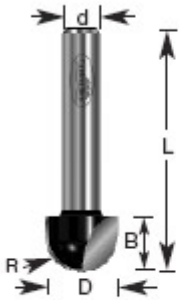

### Item #160-64, Amana Professional Quality Core Box Router Bits **\$26.18**

Thank you for shopping with us!

Cut half-round grooves for fluted moldings, columns, millwork, and signs using a core box bit. Used with an edge guide, it can cut coves.

1/4" - 1/2" Shank  
2 Flute  
Professional Quality Carbide-Tipped

#### SPECIFICATIONS

<b>Manufacturer</b>	Amana Tool
<b>Diameter</b>	5/8 in
<b>Cut Height, Length, or Width</b>	1/2 in
<b>Flute</b>	2
<b>Overall Length</b>	2 in
<b>Radius</b>	5/16 in
<b>Shank</b>	1/2 in