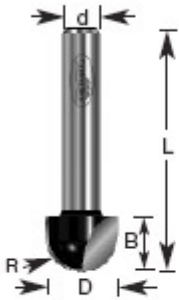

### Item #160-58, Amana Professional Quality Core Box Router Bits \$38.40

Thank you for shopping with us!

Cut half-round grooves for fluted moldings, columns, millwork, and signs using a core box bit. Used with an edge guide, it can cut coves.

1/4" - 1/2" Shank  
2 Flute  
Professional Quality Carbide-Tipped

#### SPECIFICATIONS

<b>Manufacturer</b>	Amana Tool
<b>Diameter</b>	1 in
<b>Cut Height, Length, or Width</b>	11/16 in
<b>Flute</b>	2
<b>Overall Length</b>	2 3/16 in
<b>Radius</b>	1/2 in
<b>Shank</b>	1/2 in