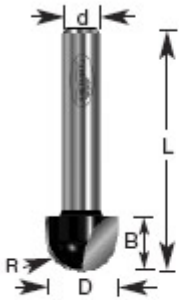

### Item #160-50, Amana Professional Quality Core Box Router Bits \$22.19

Thank you for shopping with us!

Cut half-round grooves for fluted moldings, columns, millwork, and signs using a core box bit. Used with an edge guide, it can cut coves.

1/4" - 1/2" Shank  
2 Flute  
Professional Quality Carbide-Tipped

#### SPECIFICATIONS

<b>Manufacturer</b>	Amana Tool
<b>Diameter</b>	5/8 in
<b>Cut Height, Length, or Width</b>	7/16 in
<b>Flute</b>	2
<b>Overall Length</b>	1 11/16 in
<b>Radius</b>	5/16 in
<b>Shank</b>	1/4 in