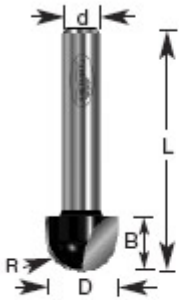

### Item #160-22, Amana Professional Quality Core Box Router Bits \$19.46

Thank you for shopping with us!

Cut half-round grooves for fluted moldings, columns, millwork, and signs using a core box bit. Used with an edge guide, it can cut coves.

1/4" - 1/2" Shank  
2 Flute  
Professional Quality Carbide-Tipped

#### SPECIFICATIONS

<b>Manufacturer</b>	Amana Tool
<b>Diameter</b>	3/4 in
<b>Cut Height, Length, or Width</b>	7/16 in
<b>Flute</b>	2
<b>Overall Length</b>	1 3/4 in
<b>Radius</b>	3/8 in
<b>Shank</b>	1/4 in