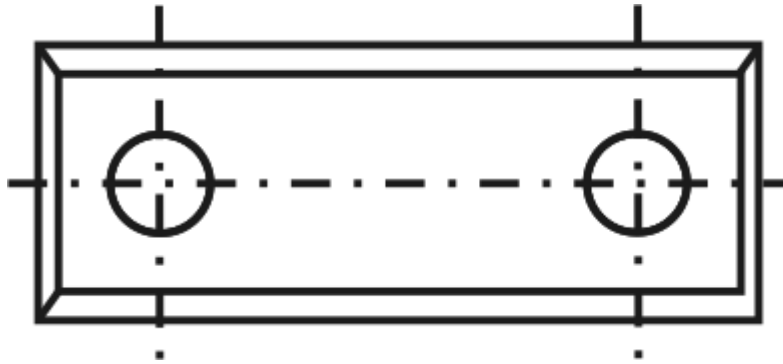

Thank you for shopping with us!
4 cutting edges

SPECIFICATIONS

Manufacturer	Tigra
Grade	T10MG
Hole Spacing	14 mm
Length	29.5 mm
Thickness	1.5 mm
Width	12.0 mm
Unit Price	\$7.90
Pack Quantity	Box of 10 inserts