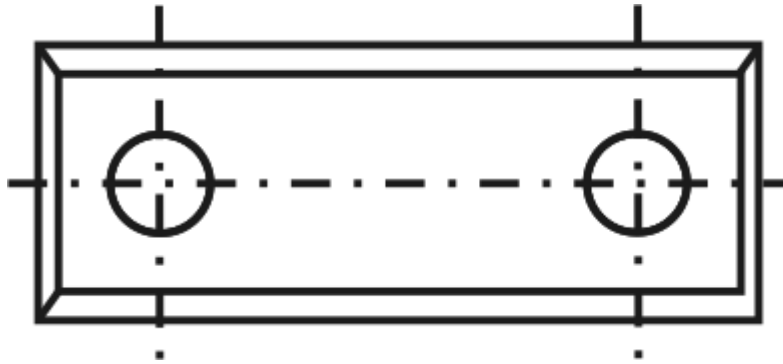

**Item #014088, Tigra  
Reversible Knives:  
Standard 4-sided  
\$79.00**

Thank you for shopping with us!  
4 cutting edges