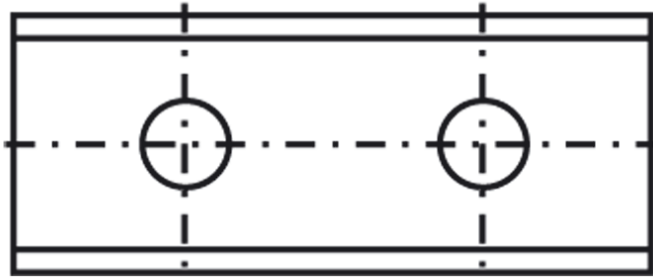

**Item #014006,  
Tigra Reversible  
Knives:  
Standard 2-  
sided  
\$56.00**  
Thank you for  
shopping with us!

SPECIFICATIONS	
<b>Manufacturer</b>	Tigra
<b>Grade</b>	T10MG
<b>Length</b>	40 mm
<b>Thickness</b>	1.5 mm
<b>Width</b>	12 mm
<b>Unit Price</b>	\$5.60
<b>Pack Quantity</b>	Box of 10 inserts