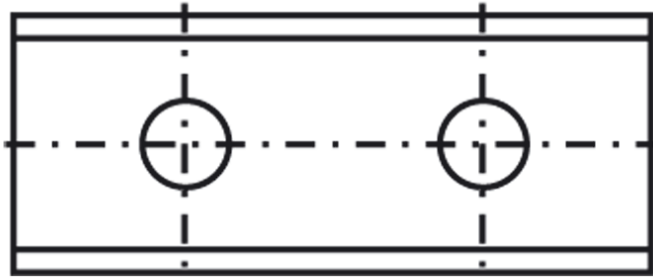

Edge of Arlington Saw & Tool, Inc.

124 South Collins
Arlington, TX 76010
Phone:817-461-7171 • Fax: 817-795-6651
Toll Free: 888-461-7171
Email: info@eoasaw.com
Website: www.eoasaw.com

**Item #014001,
Tigra Reversible
Knives:
Standard 2-
sided
$54.40**
Thank you for
shopping with us!

SPECIFICATIONS	
Manufacturer	Tigra
Grade	T10MG
Length	25 mm
Thickness	1.5 mm
Width	12 mm
Unit Price	$5.44
Pack Quantity	Box of 10 inserts