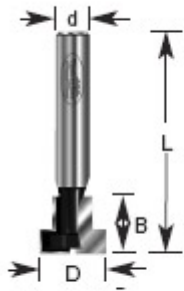

### Item #140-14, Amana Professional Quality Keyhole Router Bits \$16.66

Thank you for shopping with us! 1/4" Shank Single Flute

#### SPECIFICATIONS

<b>Manufacturer</b>	Amana Tool
<b>Diameter</b>	1/2 in
<b>Cut Height, Length, or Width</b>	3/8 in
<b>Flute</b>	1
<b>Overall Length</b>	1 1/2 in
<b>Shank</b>	1/4 in