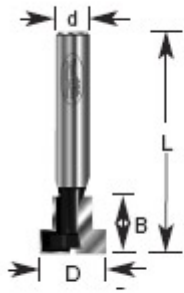

Edge of Arlington Saw & Tool, Inc.

124 South Collins
Arlington, TX 76010
Phone:817-461-7171 • Fax: 817-795-6651
Toll Free: 888-461-7171
Email: info@eoasaw.com
Website: www.eoasaw.com

**Item #140-10, Amana Professional Quality
Keyhole Router Bits
\$14.70**

Thank you for shopping with us! 1/4" Shank Single Flute

SPECIFICATIONS	
Manufacturer	Amana Tool
Diameter	3/8 in
Cut Height, Length, or Width	3/8 in
Flute	1
Overall Length	1 1/2 in
Shank	1/4 in