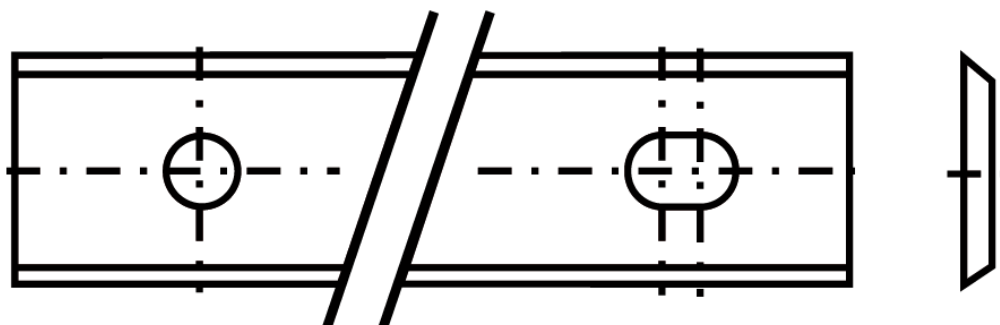

**Item  
#013999,  
Tigra  
Reversible  
Knives:  
Standard  
2-sided  
\$405.20**

Thank you for  
shopping  
with us!

SPECIFICATIONS	
<b>Manufacturer</b>	Tigra
<b>Grade</b>	T10MG
<b>Length</b>	120 mm
<b>Thickness</b>	2.2 mm
<b>Width</b>	13 mm
<b>Unit Price</b>	\$40.52
<b>Pack Quantity</b>	Box of 10 inserts