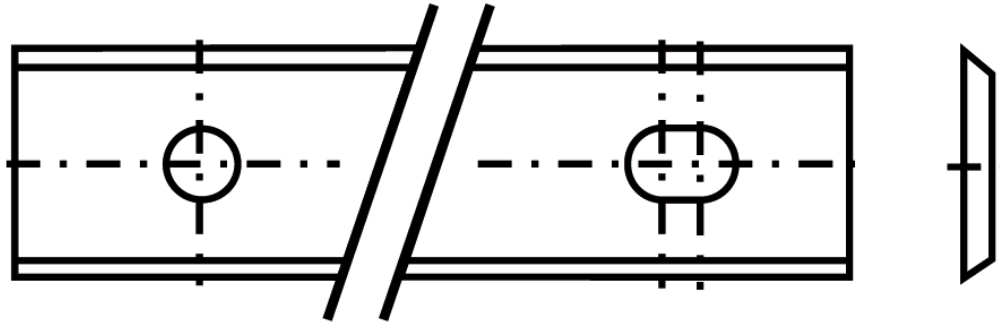

Edge of Arlington Saw & Tool, Inc.

124 South Collins
Arlington, TX 76010
Phone: 817-461-7171 • Fax: 817-795-6651
Toll Free: 888-461-7171
Email: info@eoasaw.com
Website: www.eoasaw.com

**Item
#013998,
Tigra
Reversible
Knives:
Standard
2-sided
$337.60**
Thank you for
shopping
with us!

SPECIFICATIONS

Manufacturer	Tigra
Grade	T10MG
Length	100 mm
Thickness	2.2 mm
Width	13 mm
Unit Price	$33.76
Pack Quantity	Box of 10 inserts