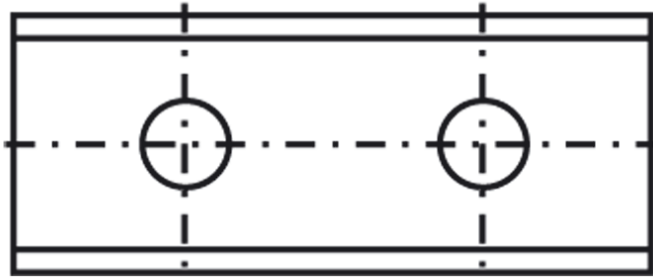

**Item #013987,  
Tigra Reversible  
Knives:  
Standard 2-  
sided  
\$50.00**  
Thank you for  
shopping with us!

SPECIFICATIONS	
<b>Manufacturer</b>	Tigra
<b>Grade</b>	T10MG
<b>Length</b>	50 mm
<b>Thickness</b>	1.5 mm
<b>Width</b>	12 mm
<b>Unit Price</b>	\$5.00
<b>Pack Quantity</b>	Box of 10 inserts