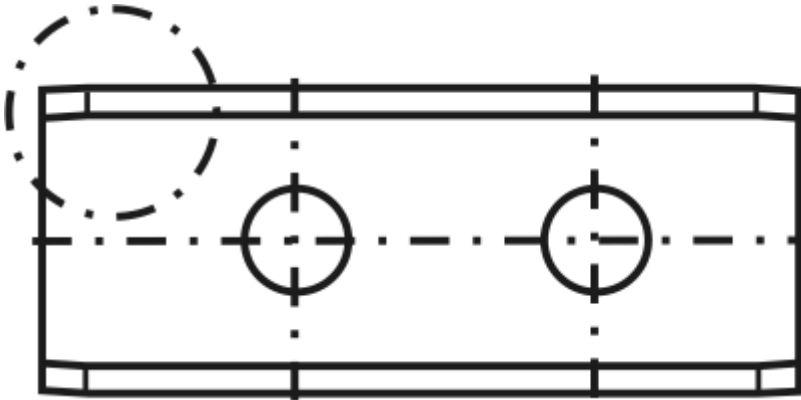

Edge of Arlington Saw & Tool, Inc.

124 South Collins
Arlington, TX 76010
Phone: 817-461-7171 • Fax: 817-795-6651
Toll Free: 888-461-7171
Email: info@eoasaw.com
Website: www.eoasaw.com

Item #013984, Tigra Reversible Knives: Planer Inserts

$59.40

Thank you for shopping
with us!

SPECIFICATIONS

Manufacturer	Tigra
Grade	T10MG
Length	30 mm
Thickness	1.5 mm
Width	12 mm
Unit Price	$5.94
Pack Quantity	Box of 10 inserts