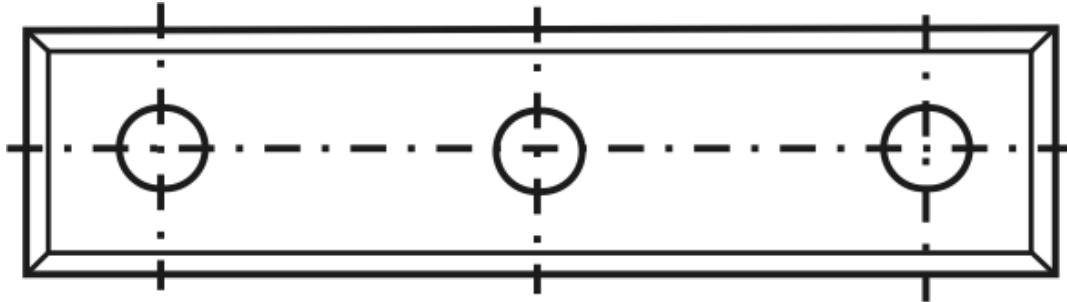

**Item #013866, Tigra Reversible Knives: Standard 4-sided \$108.60**  
Thank you for shopping with us!  
4 cutting edges

SPECIFICATIONS	
<b>Manufacturer</b>	Tigra
<b>Grade</b>	T03SMG
<b>Length</b>	
<b>Thickness</b>	1.7 mm
<b>Width</b>	
<b>Unit Price</b>	\$10.86
<b>Pack Quantity</b>	Box of 10 inserts