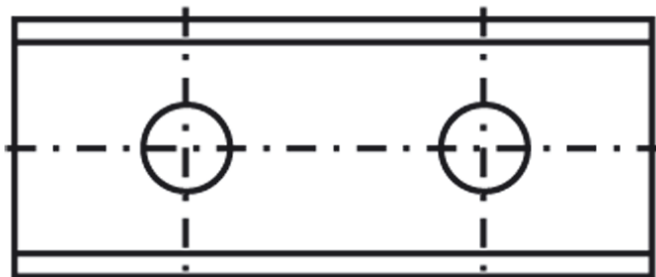

**Item #013828,  
Tigra Reversible  
Knives:  
Standard 2-  
sided  
\$41.80**  
Thank you for  
shopping with us!

SPECIFICATIONS	
<b>Manufacturer</b>	Tigra
<b>Grade</b>	T03SMG
<b>Length</b>	30 mm
<b>Thickness</b>	1.5 mm
<b>Width</b>	12 mm
<b>Unit Price</b>	\$4.18
<b>Pack Quantity</b>	Box of 10 inserts