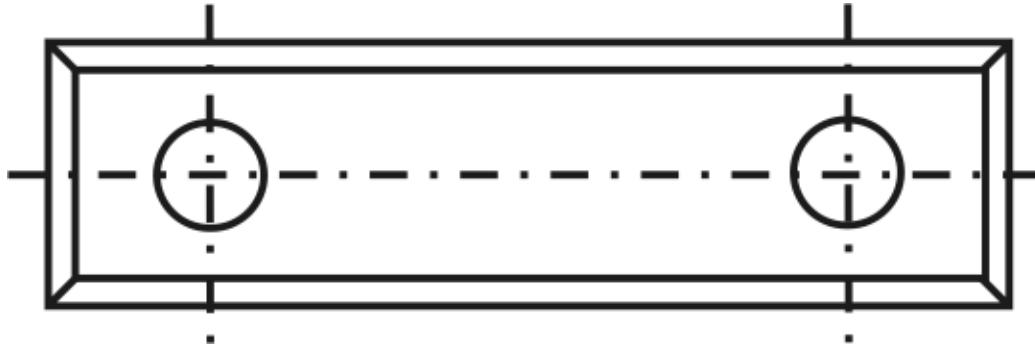

Edge of Arlington Saw & Tool, Inc.

124 South Collins
Arlington, TX 76010
Phone: 817-461-7171 • Fax: 817-795-6651
Toll Free: 888-461-7171
Email: info@eoasaw.com
Website: www.eoasaw.com

**Item #013511,
Tigra
Reversible
Knives:
Standard
4-sided
$101.80**
Thank you for
shopping
with us!
4 cutting
edges

SPECIFICATIONS	
Manufacturer	Tigra
Grade	T04F-CR
Length	
Thickness	1.5 mm
Width	
Unit Price	$10.18
Pack Quantity	Box of 10 inserts