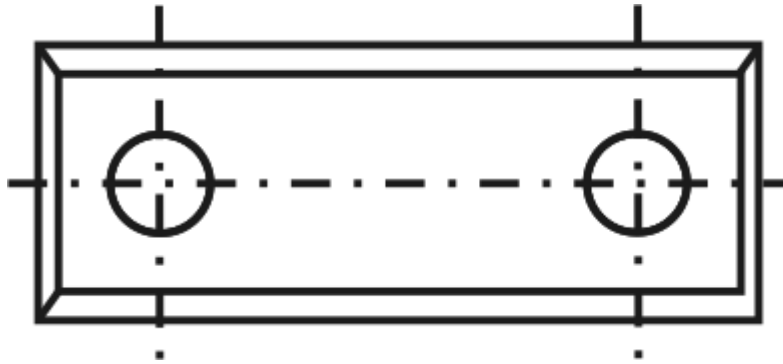

Edge of Arlington Saw & Tool, Inc.

124 South Collins
Arlington, TX 76010
Phone: 817-461-7171 • Fax: 817-795-6651
Toll Free: 888-461-7171
Email: info@eoasaw.com
Website: www.eoasaw.com

**Item #013506, Tigra
Reversible Knives:
Standard 4-sided
$82.80**

Thank you for shopping with us!
4 cutting edges

SPECIFICATIONS

Manufacturer	Tigra
Grade	T04F-CR
Length	
Thickness	1.5 mm
Width	
Unit Price	$8.28
Pack Quantity	Box of 10 inserts