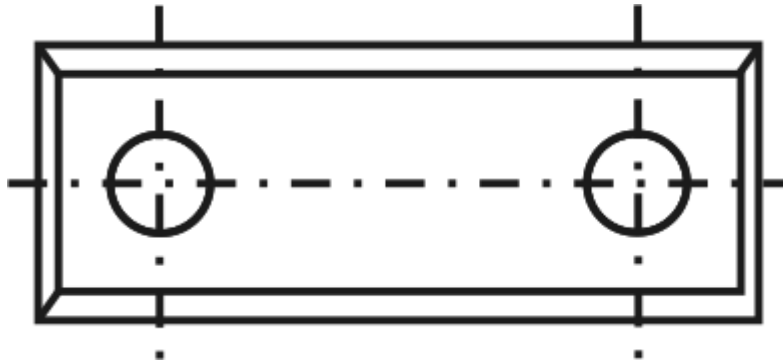

Edge of Arlington Saw & Tool, Inc.

124 South Collins
Arlington, TX 76010
Phone: 817-461-7171 • Fax: 817-795-6651
Toll Free: 888-461-7171
Email: info@eoasaw.com
Website: www.eoasaw.com

**Item #013505, Tigra
Reversible Knives:
Standard 4-sided
$82.80**

Thank you for shopping with us!
4 cutting edges

SPECIFICATIONS

Manufacturer	Tigra
Grade	T04F-CR
Length	
Thickness	1.5 mm
Width	
Unit Price	$8.28
Pack Quantity	Box of 10 inserts