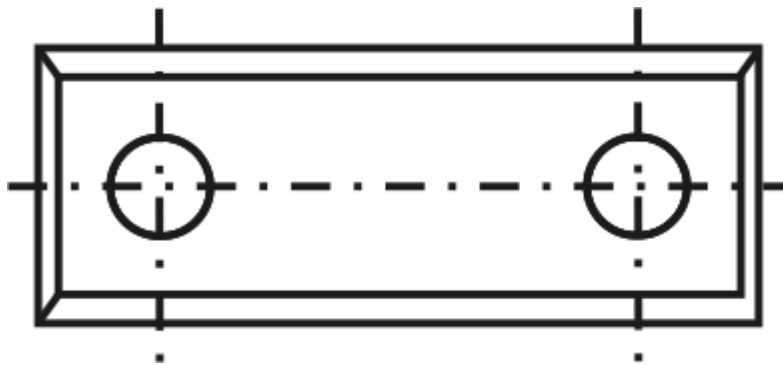

Edge of Arlington Saw & Tool, Inc.

124 South Collins
Arlington, TX 76010
Phone: 817-461-7171 • Fax: 817-795-6651
Toll Free: 888-461-7171
Email: info@eoasaw.com
Website: www.eoasaw.com

**Item #013504, Tigra
Reversible Knives:
Standard 4-sided
$66.20**

Thank you for shopping with us!
4 cutting edges

SPECIFICATIONS

Manufacturer	Tigra
Grade	T04F-CR
Length	
Thickness	1.5 mm
Width	
Unit Price	$6.62
Pack Quantity	Box of 10 inserts