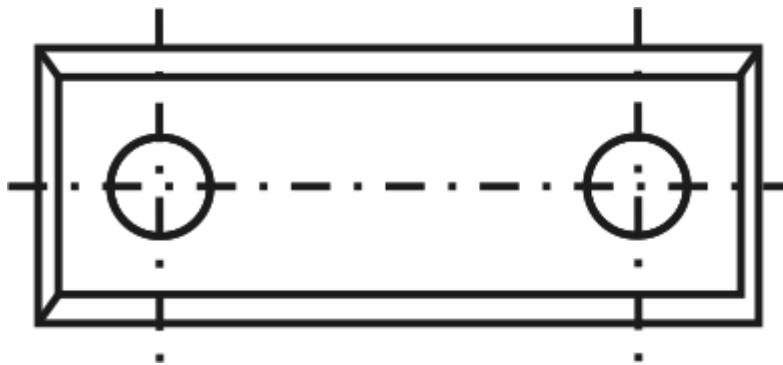

Edge of Arlington Saw & Tool, Inc.

124 South Collins
Arlington, TX 76010
Phone: 817-461-7171 • Fax: 817-795-6651
Toll Free: 888-461-7171
Email: info@eoasaw.com
Website: www.eoasaw.com

**Item #013502, Tigra
Reversible Knives:
Standard 4-sided
$91.40**

Thank you for shopping with us!
4 cutting edges

SPECIFICATIONS

Manufacturer	Tigra
Grade	T04F-CR
Length	
Thickness	1.5 mm
Width	
Unit Price	$9.14
Pack Quantity	Box of 10 inserts