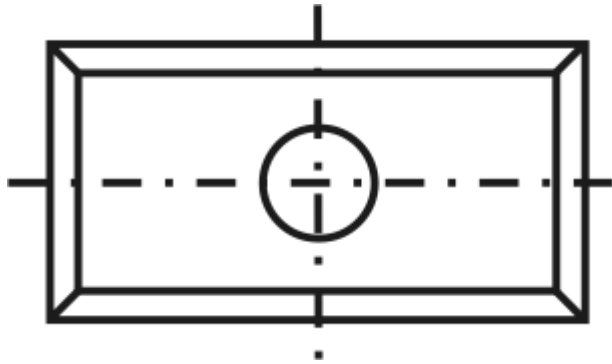

**Item #013496, Tigra Reversible  
Knives: Standard 4-sided  
\$80.60**

Thank you for shopping with us!  
4 cutting edges

SPECIFICATIONS	
<b>Manufacturer</b>	Tigra
<b>Grade</b>	T04F-CR
<b>Length</b>	
<b>Thickness</b>	1.5 mm
<b>Width</b>	
<b>Unit Price</b>	\$8.06
<b>Pack Quantity</b>	Box of 10 inserts