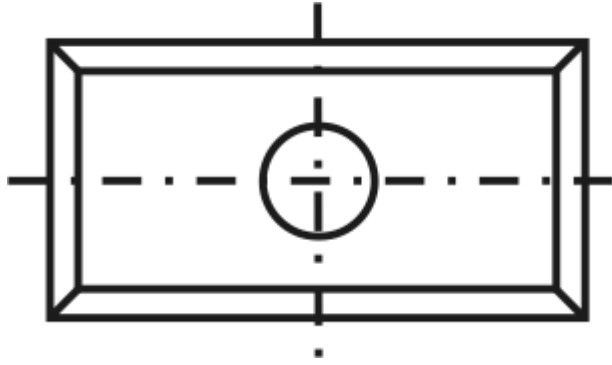

Edge of Arlington Saw & Tool, Inc.

124 South Collins
Arlington, TX 76010
Phone: 817-461-7171 • Fax: 817-795-6651
Toll Free: 888-461-7171
Email: info@eoasaw.com
Website: www.eoasaw.com

**Item #013493, Tigra Reversible
Knives: Standard 4-sided
$86.20**

Thank you for shopping with us!
4 cutting edges

SPECIFICATIONS	
Manufacturer	Tigra
Grade	T04F-CR
Length	
Thickness	1.5 mm
Width	
Unit Price	$8.62
Pack Quantity	Box of 10 inserts