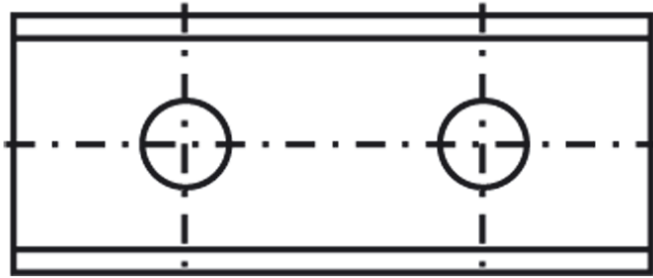

**Item #013208,  
Tigra Reversible  
Knives:  
Standard 2-  
sided  
\$71.20**  
Thank you for  
shopping with us!

**SPECIFICATIONS**

<b>Manufacturer</b>	Tigra
<b>Grade</b>	T04F-CR
<b>Length</b>	35 mm
<b>Thickness</b>	1.5 mm
<b>Width</b>	12 mm
<b>Unit Price</b>	\$7.12
<b>Pack Quantity</b>	Box of 10 inserts