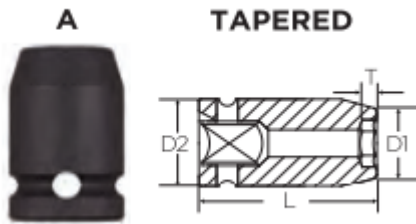

Edge of Arlington Saw & Tool, Inc.

124 South Collins
Arlington, TX 76010
Phone: 817-461-7171 • Fax: 817-795-6651
Toll Free: 888-461-7171
Email: info@eoasaw.com
Website: www.eoasaw.com

Item #13161, Vega 6-pt Impact Sockets Std Length - 1/4" Sq Drive (SAE) \$3.78

Thank you for shopping with us!

Made from S2 modified shock resistant steel for professional performance and durability. Rounded corners on hex and square opening for stress relief.

SPECIFICATIONS	
Diameter (D1)	0.32 in
Diameter (D2)	0.51 in
Length	1 in
Manufacturer	Vega Industries
Opening	3/16 in
Style	A