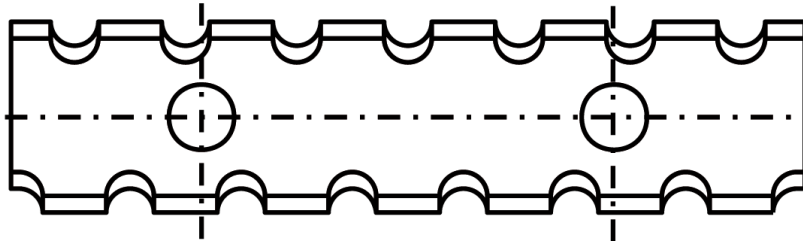

Edge of Arlington Saw & Tool, Inc.

124 South Collins
Arlington, TX 76010
Phone: 817-461-7171 • Fax: 817-795-6651
Toll Free: 888-461-7171
Email: info@eoasaw.com
Website: www.eoasaw.com

**Item
#013127,
Tigra
Reversible
Knives with
Chipbreakers
$140.60**
Thank you for
shopping with
us!

SPECIFICATIONS

Manufacturer	Tigra
Grade	T04F-CR
Length	50 mm
Thickness	1.5 mm
Width	12 mm
Unit Price	$14.06
Pack Quantity	Box of 10 inserts