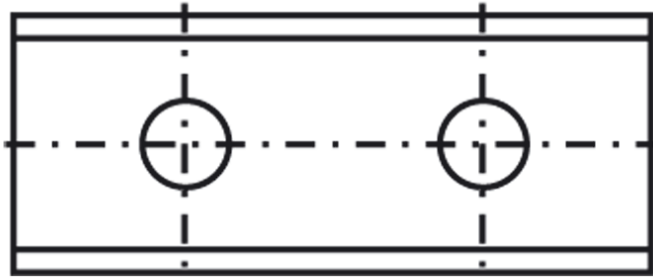

Edge of Arlington Saw & Tool, Inc.

124 South Collins
Arlington, TX 76010
Phone: 817-461-7171 • Fax: 817-795-6651
Toll Free: 888-461-7171
Email: info@eoasaw.com
Website: www.eoasaw.com

**Item #012014,
Tigra Reversible
Knives:
Standard 2-
sided - Box of
10 Inserts
$53.30**

Thank you for
shopping with us!

SPECIFICATIONS

Manufacturer	Tigra
Degree	35 deg
Grade	T04F-CR
Hole Spacing	26 mm
Length	40 mm
Thickness	1.5 mm
Width	12 mm
Unit Price	$5.33
Pack Quantity	Sold as Box of 10 inserts