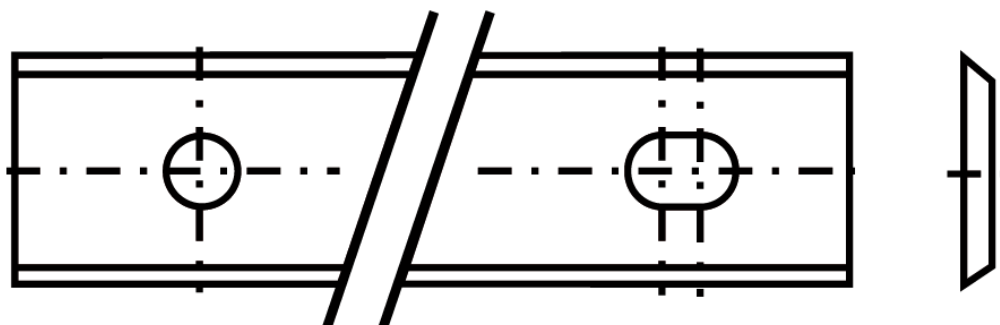

Edge of Arlington Saw & Tool, Inc.

124 South Collins
Arlington, TX 76010
Phone: 817-461-7171 • Fax: 817-795-6651
Toll Free: 888-461-7171
Email: info@eoasaw.com
Website: www.eoasaw.com

**Item
#012008,
Tigra
Reversible
Knives:
Standard
2-sided -
Box of 10
Inserts
\$234.30**

Thank you for
shopping
with us!

SPECIFICATIONS

Manufacturer	Tigra
Degree	35 deg
Grade	T08MF
Hole Spacing	60 mm
Length	80 mm
Thickness	2.2 mm
Width	13 mm
Unit Price	\$23.43
Pack Quantity	Sold as Box of 10 inserts