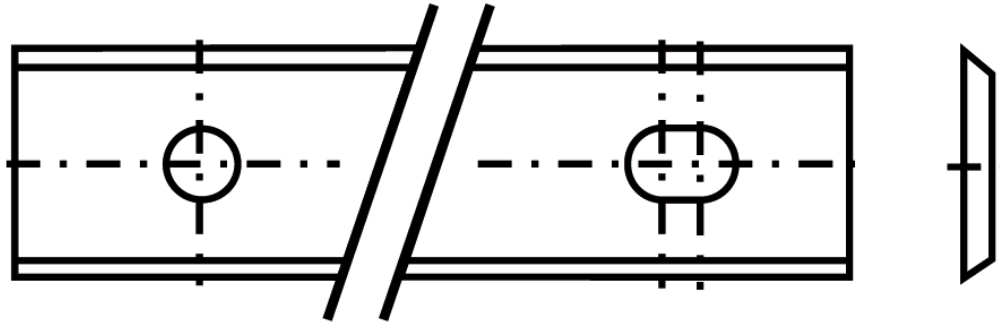

Edge of Arlington Saw & Tool, Inc.

124 South Collins
Arlington, TX 76010
Phone: 817-461-7171 • Fax: 817-795-6651
Toll Free: 888-461-7171
Email: info@eoasaw.com
Website: www.eoasaw.com

**Item
#012008,
Tigra
Reversible
Knives:
Standard
2-sided
$167.00**
Thank you for
shopping
with us!

SPECIFICATIONS

Manufacturer	Tigra
Grade	T08MF
Length	80 mm
Thickness	2.2 mm
Width	13 mm
Unit Price	$16.70
Pack Quantity	Box of 10 inserts