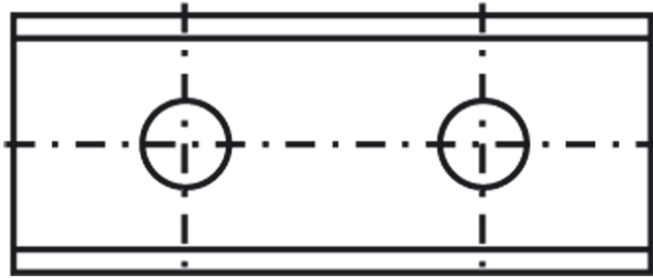

Edge of Arlington Saw & Tool, Inc.

124 South Collins
Arlington, TX 76010
Phone:817-461-7171 • Fax: 817-795-6651
Toll Free: 888-461-7171
Email: info@eoasaw.com
Website: www.eoasaw.com

**Item #012006,
Tigra Reversible
Knives:
Standard 2-
sided
$41.60**
Thank you for
shopping with us!

SPECIFICATIONS	
Manufacturer	Tigra
Grade	T04F-CR
Length	50 mm
Thickness	1.5 mm
Width	12 mm
Unit Price	$4.16
Pack Quantity	Box of 10 inserts