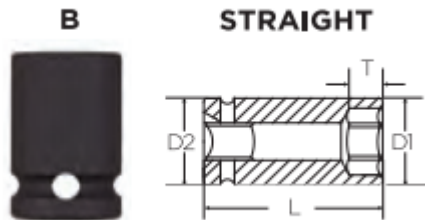

Edge of Arlington Saw & Tool, Inc.

124 South Collins
Arlington, TX 76010
Phone: 817-461-7171 • Fax: 817-795-6651
Toll Free: 888-461-7171
Email: info@eoasaw.com
Website: www.eoasaw.com

Item #11501, Vega 6-pt Impact Sockets Std Length - 1/4" Sq Drive (mm) **\$4.90**

Thank you for shopping with us!

Made from S2 modified shock resistant steel for professional performance and durability. Rounded corners on hex and square opening for stress relief.

SPECIFICATIONS	
Diameter (D1)	21.6 mm
Diameter (D2)	21.6 mm
Length	25 mm
Manufacturer	Vega Industries
Opening	15 mm
Style	B