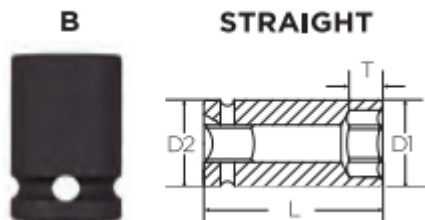

Edge of Arlington Saw & Tool, Inc.

124 South Collins
Arlington, TX 76010
Phone: 817-461-7171 • Fax: 817-795-6651
Toll Free: 888-461-7171
Email: info@eoasaw.com
Website: www.eoasaw.com

Item #11401, Vega 6-pt Impact Sockets Std Length - 1/4" Sq Drive (mm) **\$4.90**

Thank you for shopping with us!

Made from S2 modified shock resistant steel for professional performance and durability. Rounded corners on hex and square opening for stress relief.

SPECIFICATIONS	
Diameter (D1)	20.7 mm
Diameter (D2)	20.7 mm
Length	25 mm
Manufacturer	Vega Industries
Opening	14 mm
Style	B