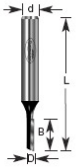

Edge of Arlington Saw & Tool, Inc.

124 South Collins
Arlington, TX 76010
Phone: 817-461-7171 • Fax: 817-795-6651
Toll Free: 888-461-7171
Email: info@eoasaw.com
Website: www.eoasaw.com

Item #110-08, Amana Professional Quality Straight Plunge Router Bits - 1/2" Shank, 1 Flute \$12.71

Thank you for shopping with us! These router bits make plunge cuts and slots
1/4" Shank Single Flute Carbide-Tipped Professional Quality

SPECIFICATIONS

Manufacturer	Amana Tool
Diameter	1/2 in
Cut Height, Length, or Width	1 1/2 in
Overall Length	3 13/16 in
Shank	1/2 in
Flute	1