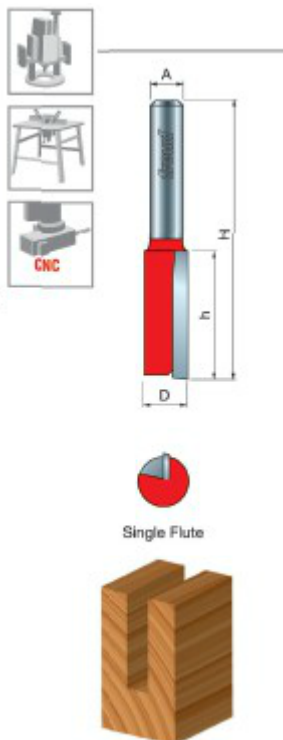

### Item #11-172, Freud Single Flute Straight Bits \$16.37

Thank you for shopping with us!

**Application:** General stock removal at fast feed rates

- These single flute Freud bits were designed for high production work with maximum chip clearance for fast feed rates
- Cuts all composition materials, plywoods, hardwoods, and softwoods
- Use on CNC and other automatic routers as well as hand-held and table-mounted portable routers

## SPECIFICATIONS

<b>Manufacturer</b>	Freud Tools
<b>Diameter</b>	1/2 in
<b>Cut Height, Length, or Width</b>	1 1/2 in
<b>Overall Length</b>	3 1/8 in
<b>Shank</b>	1/2 in