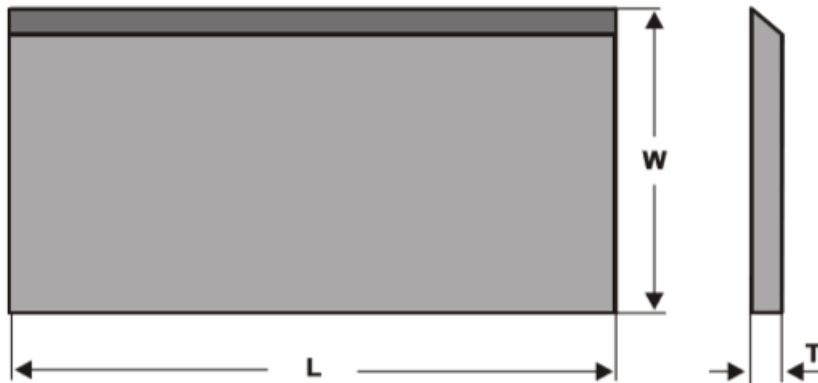

Edge of Arlington Saw & Tool, Inc.

124 South Collins
Arlington, TX 76010
Phone: 817-461-7171 • Fax: 817-795-6651
Toll Free: 888-461-7171
Email: info@eoasaw.com
Website: www.eoasaw.com

Item #109344, Tegra Solid Carbide Planer Knives

$340.60

Thank you for shopping with
us!

SPECIFICATIONS

Manufacturer	Tigra
Grade	T10MG
Length	250 mm
Note	Only for use in special clamping systems for carbide knives, not in conventional planing heads.
Thickness	3 mm
Width	30 mm