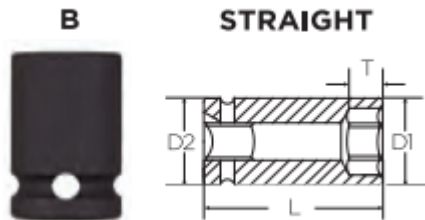

Edge of Arlington Saw & Tool, Inc.

124 South Collins
Arlington, TX 76010
Phone: 817-461-7171 • Fax: 817-795-6651
Toll Free: 888-461-7171
Email: info@eoasaw.com
Website: www.eoasaw.com

Item #10901, Vega 6-pt Impact Sockets Std Length - 1/4" Sq Drive (mm) **\$3.30**

Thank you for shopping with us!

Made from S2 modified shock resistant steel for professional performance and durability. Rounded corners on hex and square opening for stress relief.

SPECIFICATIONS	
Diameter (D1)	14.1 mm
Diameter (D2)	14.1 mm
Length	25 mm
Manufacturer	Vega Industries
Opening	9 mm
Style	B