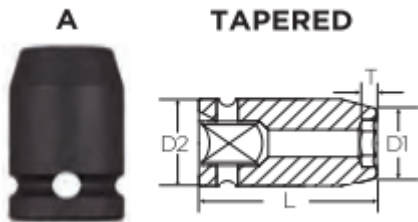

Edge of Arlington Saw & Tool, Inc.

124 South Collins
Arlington, TX 76010
Phone: 817-461-7171 • Fax: 817-795-6651
Toll Free: 888-461-7171
Email: info@eoasaw.com
Website: www.eoasaw.com

Item #10801, Vega 6-pt Impact Sockets Std Length - 1/4" Sq Drive (mm) **\$3.02**

Thank you for shopping with us!

Made from S2 modified shock resistant steel for professional performance and durability. Rounded corners on hex and square opening for stress relief.

SPECIFICATIONS	
Diameter (D1)	12.8 mm
Diameter (D2)	13 mm
Length	25 mm
Manufacturer	Vega Industries
Opening	8 mm
Style	A