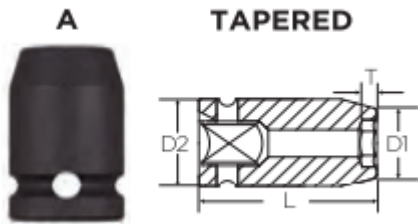

Edge of Arlington Saw & Tool, Inc.

124 South Collins
Arlington, TX 76010
Phone: 817-461-7171 • Fax: 817-795-6651
Toll Free: 888-461-7171
Email: info@eoasaw.com
Website: www.eoasaw.com

Item #10801-D, Vega 12-pt Impact Sockets Std Length - 1/4" Sq Drive (mm) **\$4.20**

Thank you for shopping with us! Made from S2 modified shock resistant steel for professional performance and durability. Rounded corners on hex and square opening for stress relief. ***Don't see what you need? Other sizes made to order; please request a quote.***

SPECIFICATIONS	
Diameter (D1)	12.8 mm
Diameter (D2)	13 mm
Length	25 mm
Manufacturer	Vega Industries
Opening	8 mm
Style	A