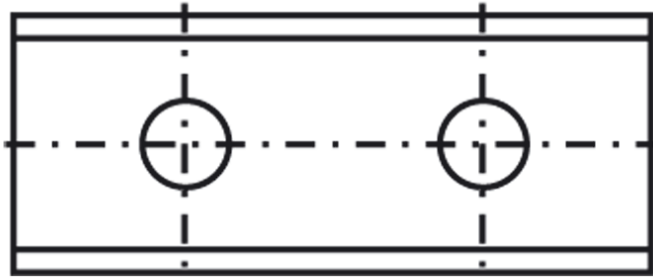

**Item #106829,  
Tigra Reversible  
Knives:  
Standard 2-  
sided  
\$56.00**  
Thank you for  
shopping with us!

SPECIFICATIONS	
<b>Manufacturer</b>	Tigra
<b>Grade</b>	T04MG-CR
<b>Length</b>	50 mm
<b>Thickness</b>	1.5 mm
<b>Width</b>	12 mm
<b>Unit Price</b>	\$5.60
<b>Pack Quantity</b>	Box of 10 inserts