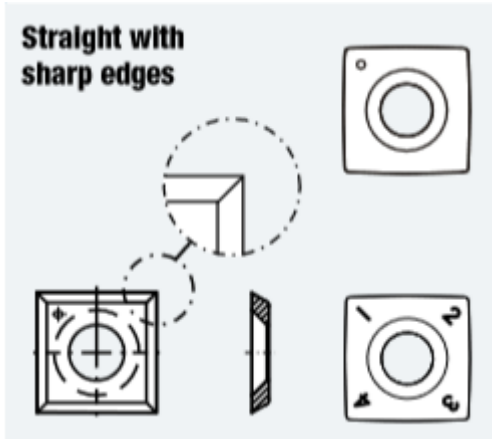

Edge of Arlington Saw & Tool, Inc.

124 South Collins
Arlington, TX 76010
Phone:817-461-7171 • Fax: 817-795-6651
Toll Free: 888-461-7171
Email: info@eoasaw.com
Website: www.eoasaw.com

**Straight with
sharp edges**

Item #106685, Tigra Square Knives: 4-sided **$60.60**

Thank you for shopping with us!
Straight with sharp edges

SPECIFICATIONS	
Manufacturer	Tigra
Grade	T04MG-CR
Length	15 mm
No. of Sides	4
Note	--
Radius	--
Style	--
Thickness	2.5 mm
Type	Straight w/sharp edges
Unit Price	$6.06
Width	15 mm
Pack Quantity	Box of 10 inserts