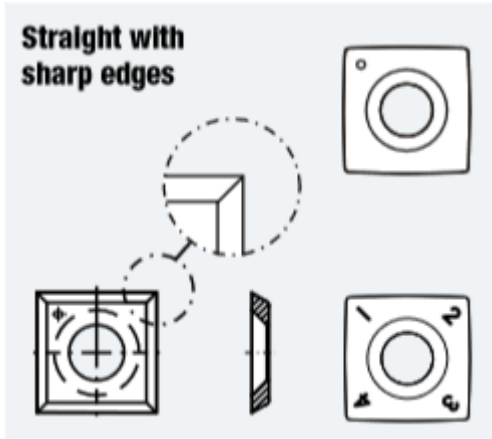

Edge of Arlington Saw & Tool, Inc.

124 South Collins
Arlington, TX 76010
Phone:817-461-7171 • Fax: 817-795-6651
Toll Free: 888-461-7171
Email: info@eoasaw.com
Website: www.eoasaw.com

Straight with sharp edges

Item #106685, Tigra Square Knives: 4-sided

$60.60

Thank you for shopping with us!
Straight with sharp edges

SPECIFICATIONS	
Manufacturer	Tigra
Grade	T04MG-CR
Length	15 mm
No. of Sides	4
Note	--
Radius	--
Style	--
Thickness	2.5 mm
Type	Straight w/sharp edges
Unit Price	$6.06
Width	15 mm
Pack Quantity	Box of 10 inserts