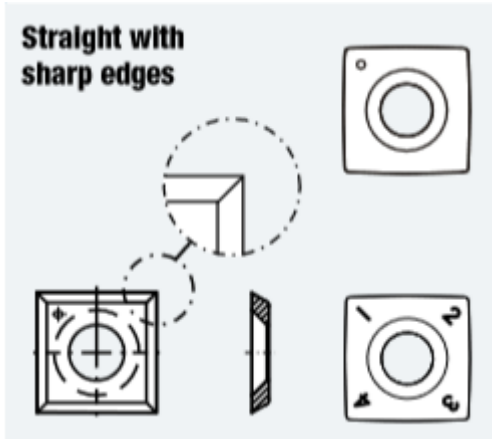

Edge of Arlington Saw & Tool, Inc.

124 South Collins
Arlington, TX 76010
Phone:817-461-7171 • Fax: 817-795-6651
Toll Free: 888-461-7171
Email: info@eoasaw.com
Website: www.eoasaw.com

**Straight with
sharp edges**

Item #106684, Tigra Square Knives: 4-sided **$43.20**

Thank you for shopping with us!
Straight with sharp edges

SPECIFICATIONS	
Manufacturer	Tigra
Grade	T4MG-CR
Length	14.6 mm
No. of Sides	4
Note	--
Radius	--
Style	--
Thickness	2.5 mm
Type	Straight w/sharp edges
Unit Price	$4.32
Width	14.6 mm
Pack Quantity	Box of 10 inserts