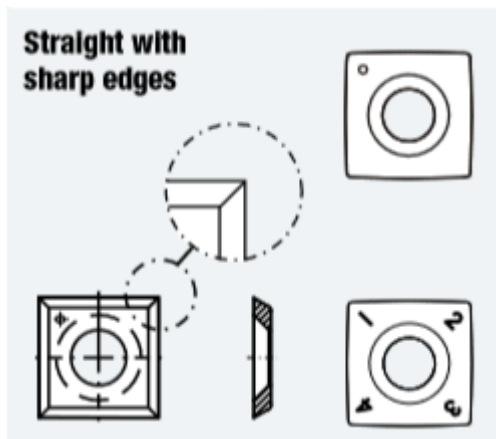

Edge of Arlington Saw & Tool, Inc.

124 South Collins
Arlington, TX 76010
Phone:817-461-7171 • Fax: 817-795-6651
Toll Free: 888-461-7171
Email: info@eoasaw.com
Website: www.eoasaw.com

Straight with sharp edges

Item #106683, Tigra Square Knives: 4-sided **$52.00**

Thank you for shopping with us!
Straight with sharp edges

SPECIFICATIONS	
Manufacturer	Tigra
Grade	T4MG-CR
Length	14.3 mm
No. of Sides	4
Note	--
Radius	--
Style	--
Thickness	2.5 mm
Type	Straight w/sharp edges
Unit Price	$5.20
Width	14.3 mm
Pack Quantity	Box of 10 inserts